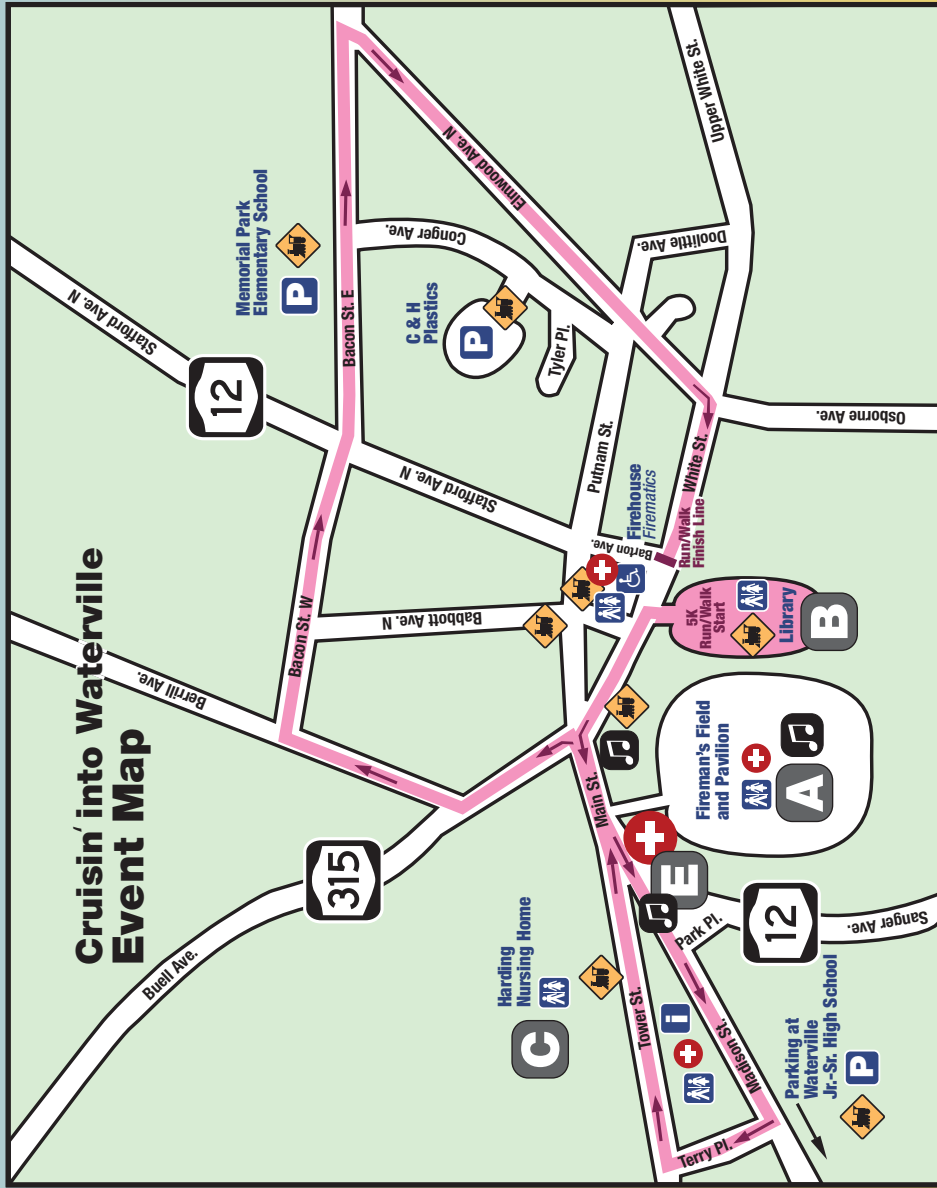

www.CruisinIntoWaterville.com

No ATV's, BIKES or SKATEBOARDS Allowed on Sidewalks or in Event Areas

Cruisin' into Waterville Event Map

SCHEDULE OF EVENTS

- A** All You Can Eat Pancake Breakfast Hosted by: Sanger Lodge # 129 F&AM
7:00 am - 10:00 am
- A** Mary Cleary Memorial 5K Run/Walk
Course marked in pink on map
8:30 am
- C** Car Show Sponsored by: TBC Contracting in memory of Marty Malone
Hosted by: Mohawk Motorcade Automobile Club and Southern Collision
9:00 am to 3:00 pm

Motorcycle Show (Main Street)
10:00 am - 3:00 pm

Craft Fair/Food Vendors (Main Street)
10:00 am - 4:00 pm

A Optimist Softball Tournament
All Day

A Children's Tractor Pull
9:00 am - 1:00 pm

A Tractor Show in memory of Earle Ford
All Day

Parade (Main Street)
12:00 noon

E Petting Zoo
All Day

A Chicken BBQ
12:00 noon til gone

Firematics (Firehouse on Barton Ave.)
12:30 pm - 2:30 pm

A Variety Show
1:00 pm - 3:00 pm

A Chili Cook Off
3:00 pm - 5:00 pm

Waterville Ambulance Station/Car Center located at Beilfield Insurance Agency.